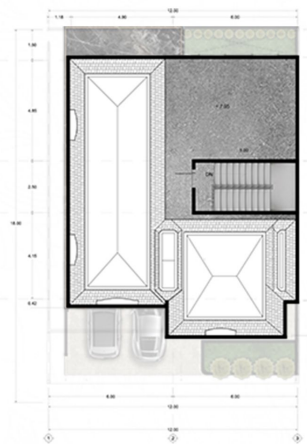

LOCATION

EMERALD
RESIDENCE

SITEPLAN

LEGEND

-  SIENA
-  CATALINA
-  ZURINA

EMERALD
RESIDENCE

BIRD EYES VIEW

CATALINA 12m x 18m

FIRST FLOOR

SECOND FLOOR

THIRD FLOOR

ROOFTOP

*this plan is not to scale

- 
4
- 
3
- 
1
- 
1
- 
1
- 
1
- 
1

SIENA 9m x 18m

FIRST FLOOR

SECOND FLOOR

THIRD FLOOR

ROOFTOP

*this plan is not to scale

ZURINA 8m x 18m

FIRST FLOOR

SECOND FLOOR

THIRD FLOOR