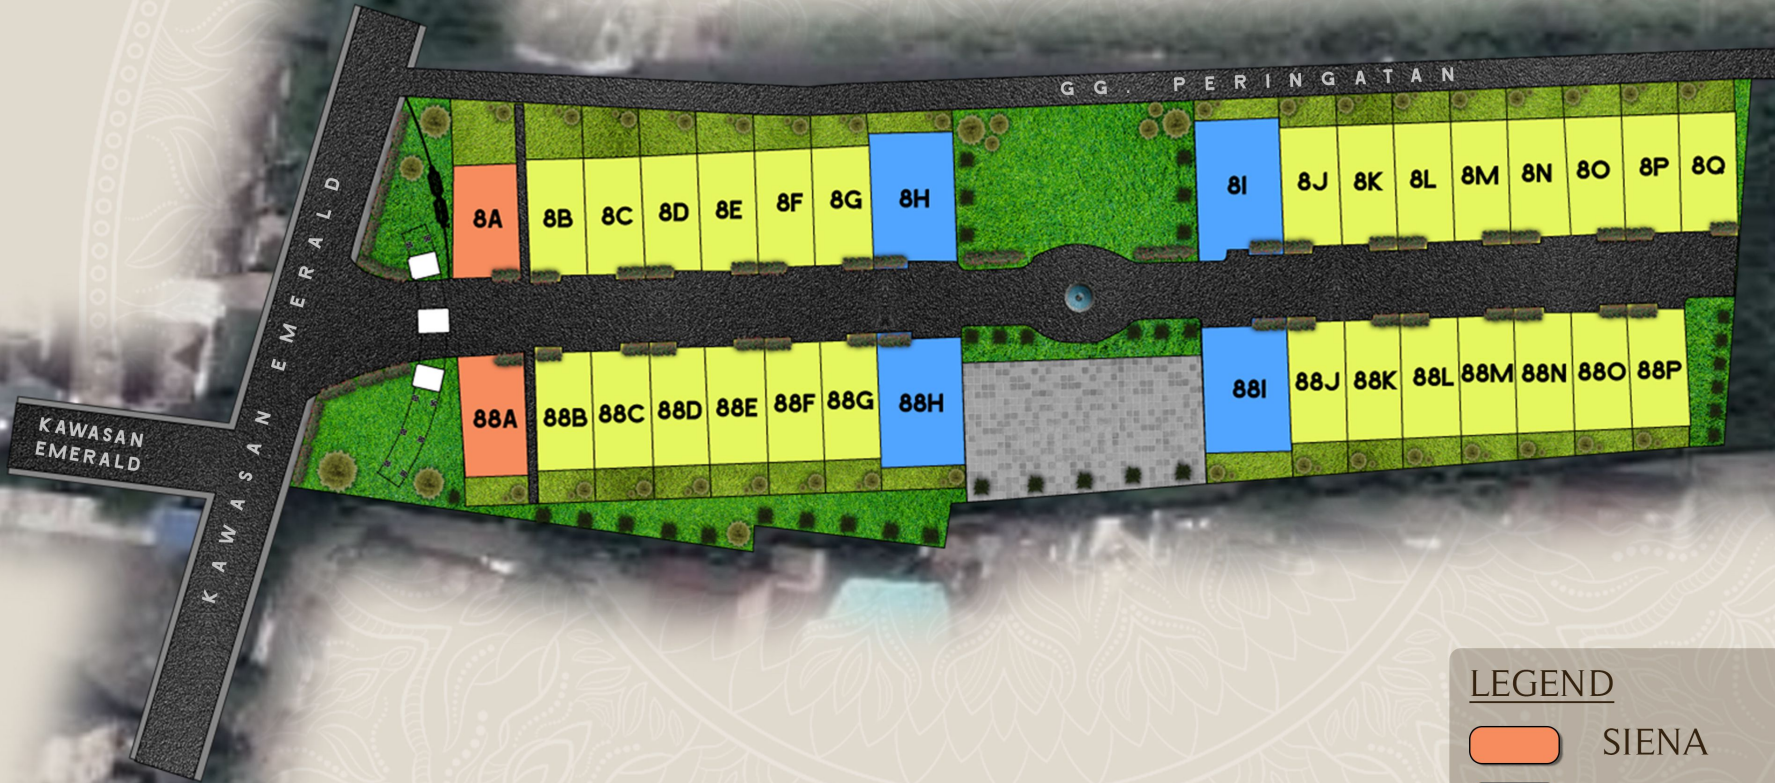

EMERALD
RESIDENCE

ABOUT

Emerald Residence is housing with a luxurious and classy concept. Located in the center of Medan, this residential area can be accessed from various locations and places you want to go.

EMERALD
RESIDENCE

ACCESSIBILITY

- 5 minutes to Muhammadiyah University of North Sumatera
- 6 minutes to Merdeka Walk
- 10 minutes to Peisah Market
- 10 minutes to Sun Plaza
- 12 minutes to Grand Mosque
- 15 minutes to Brastagi Swalayan

LOCATION

EMERALD
RESIDENCE

SITEPLAN

LEGEND

-  SIENA
-  CATALINA
-  ZURINA

EMERALD
RESIDENCE

BIRD EYES VIEW

CATALINA 12m x 18m